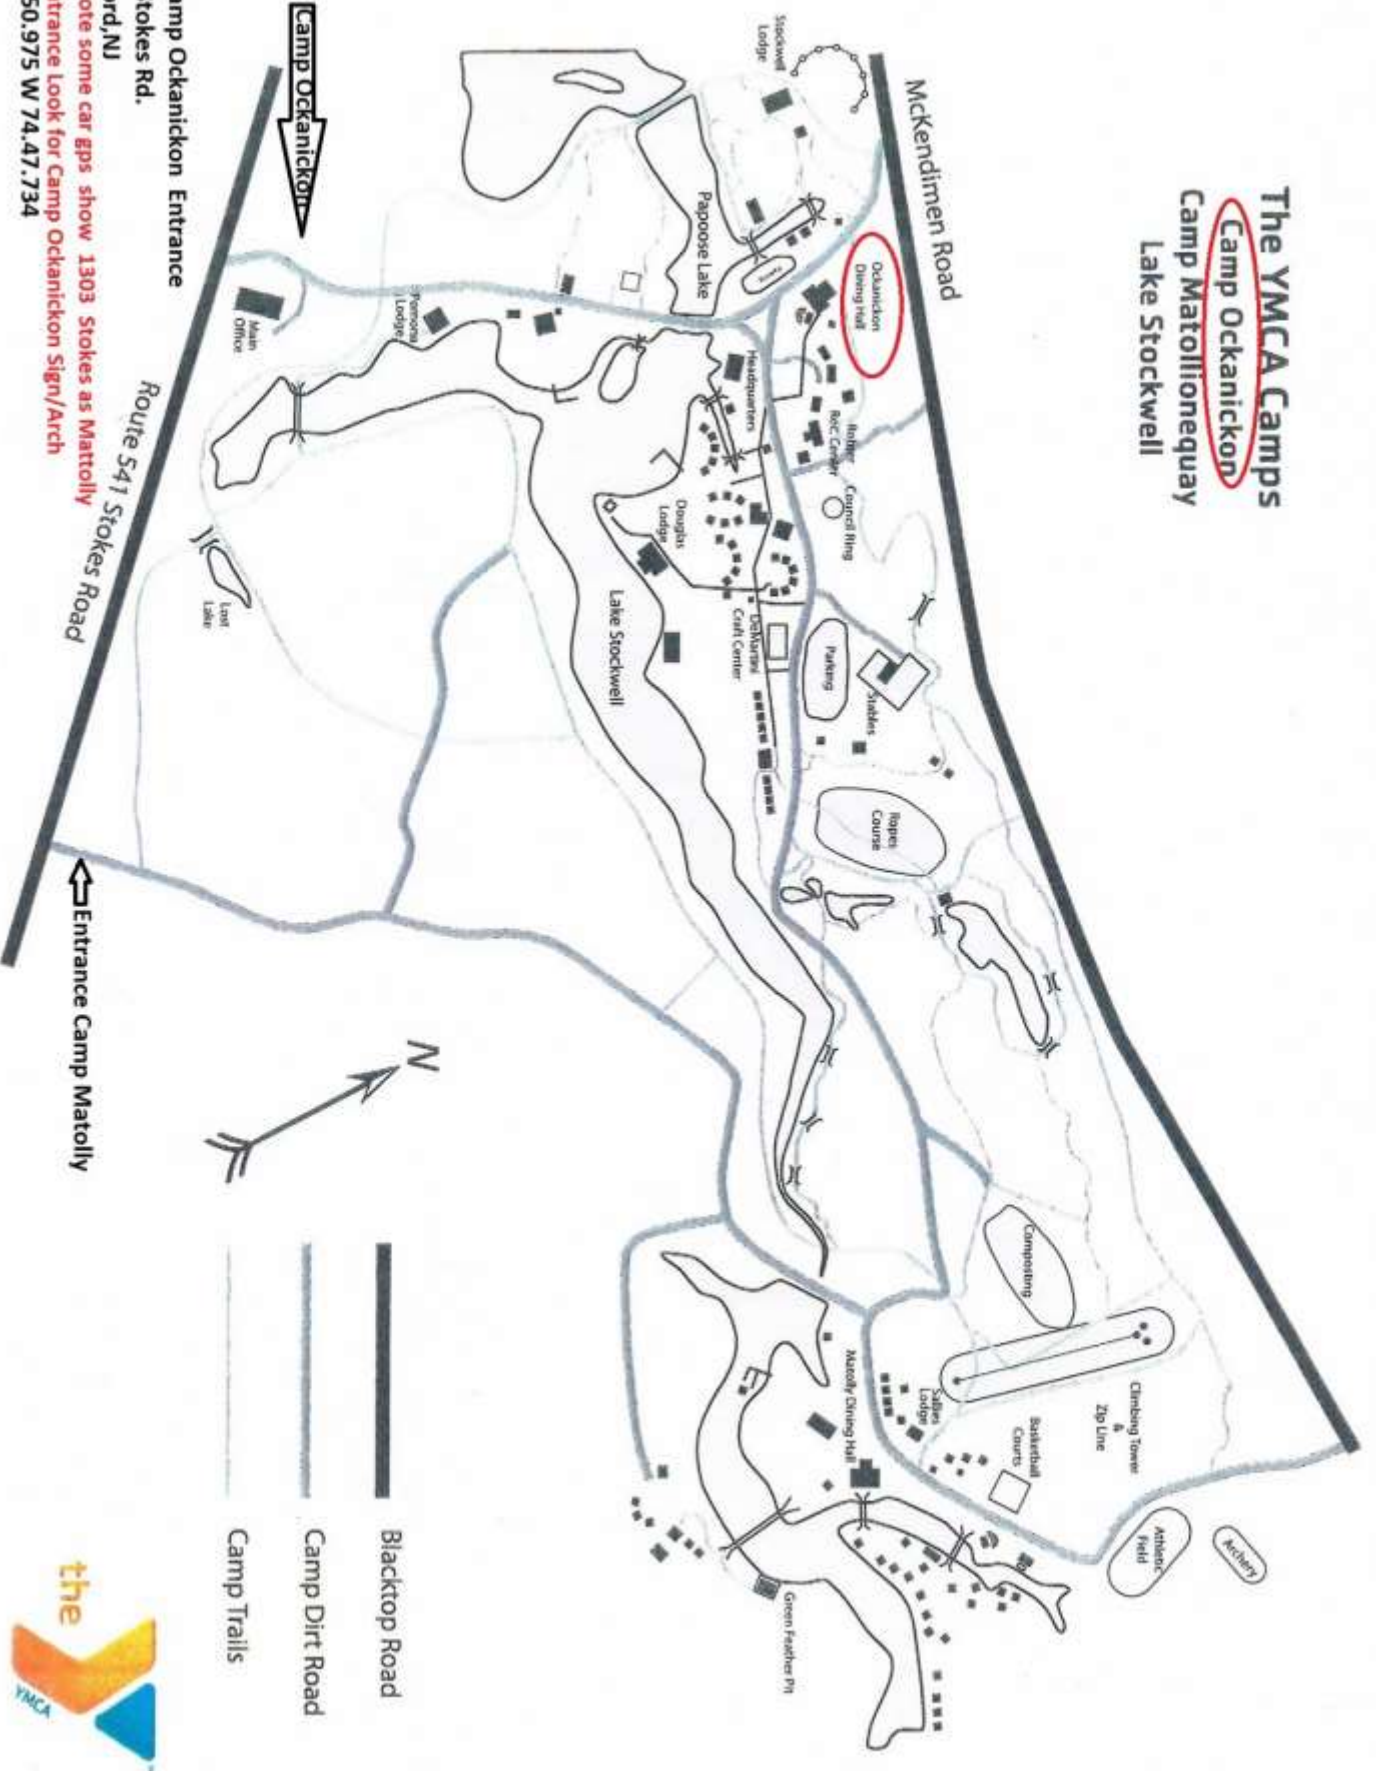

**The YMCA Camps**  
**Camp Ockanickon**  
**Camp Matollionequay**  
**Lake Stockwell**

Use Camp Ockanickon Entrance  
 1303 Stokes Rd.

Medford, NJ

★ Note some car GPS show 1303 Stokes as Matolly  
 entrance Look for Camp Ockanickon Sign/Arch

N 39 50.975 W 74.47.734